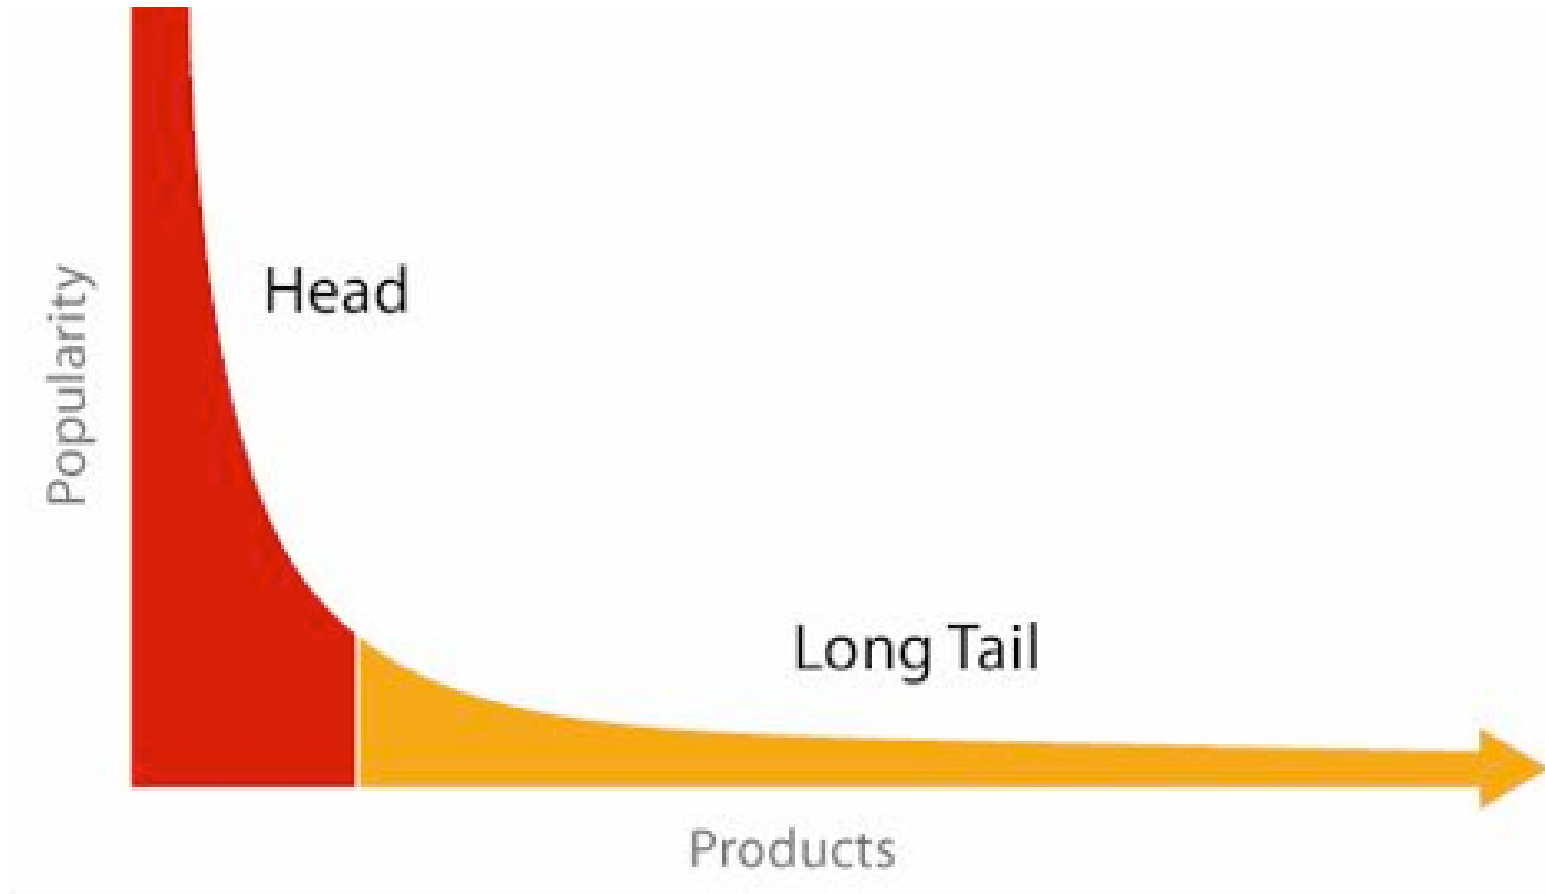

Long Tail for Internet Video?

Stratecast

A Division of FROST & SULLIVAN