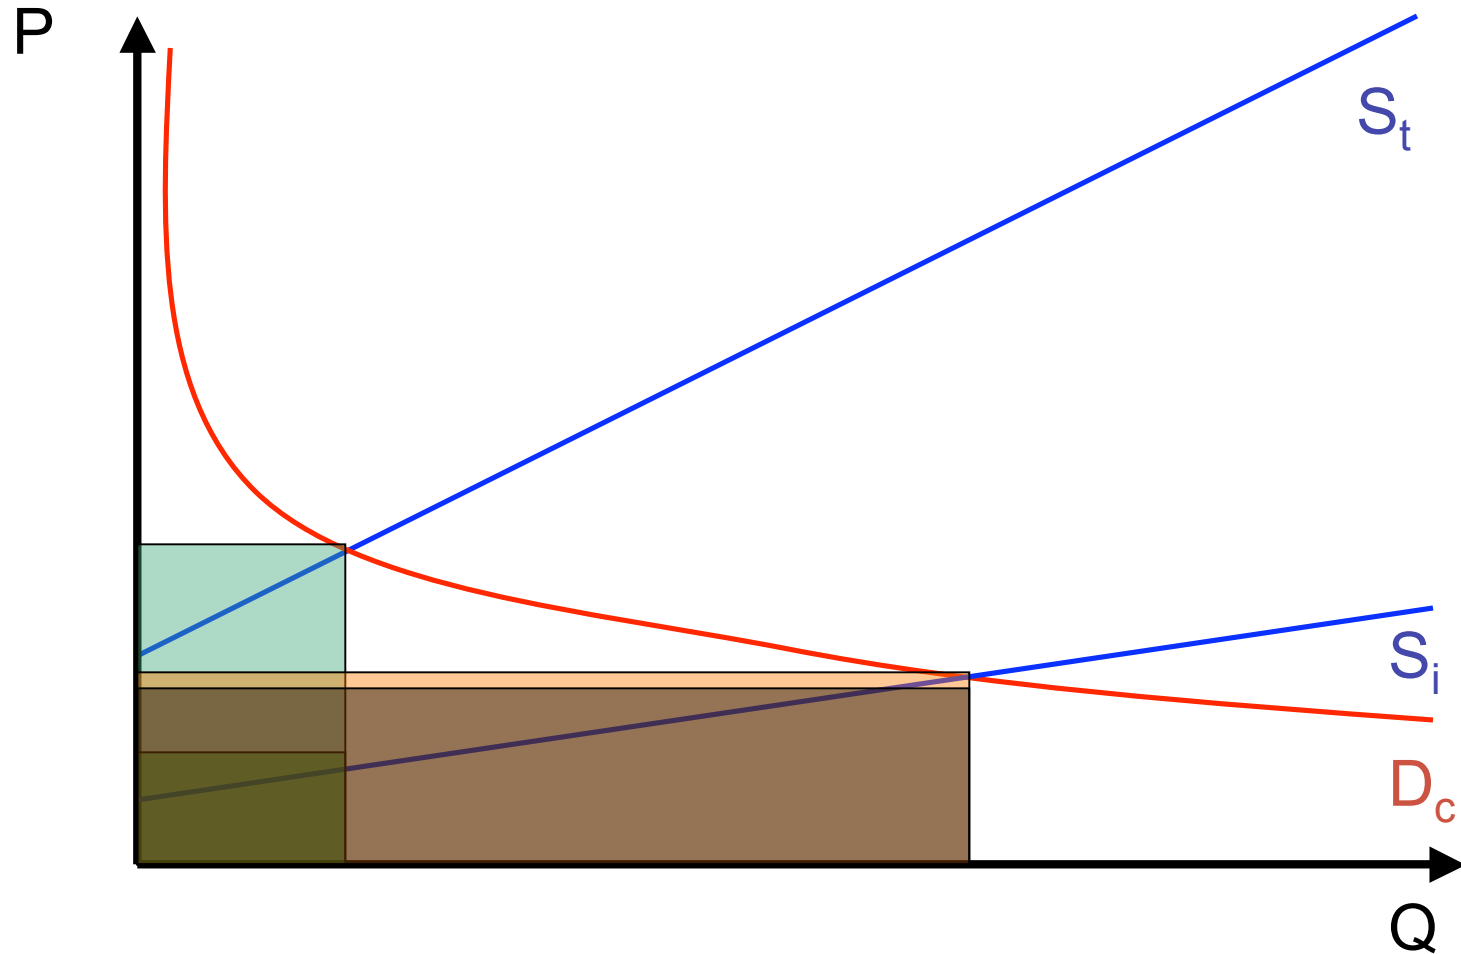

Changing Economics

For Feature Movie Distribution

Stratecast

A Division of FROST & SULLIVAN