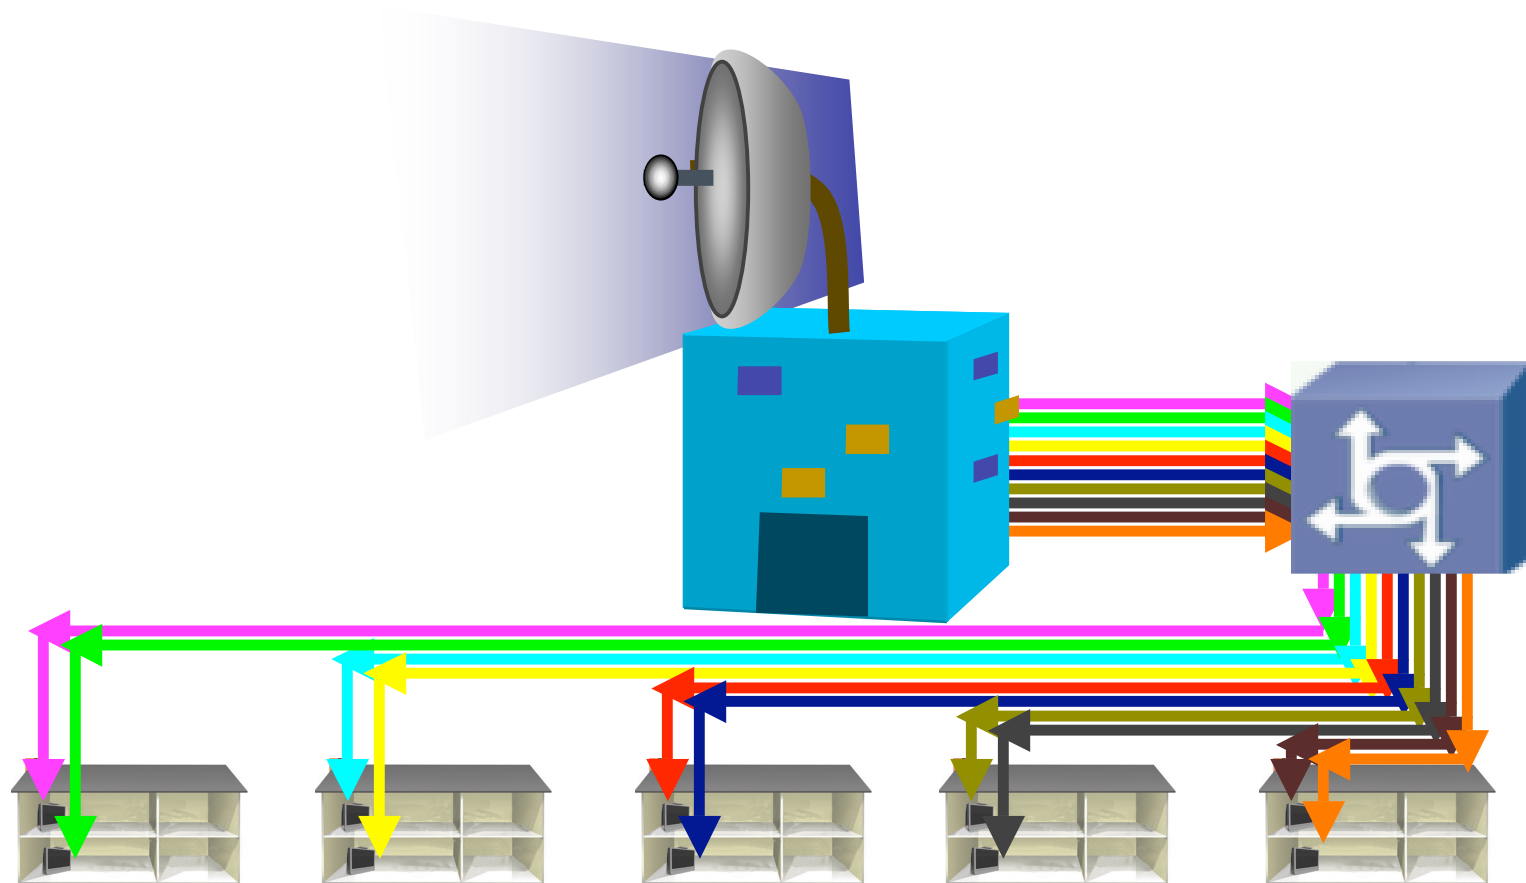

IPTV=Elimination of Opportunity Costs

Stratecast

A Division of FROST & SULLIVAN